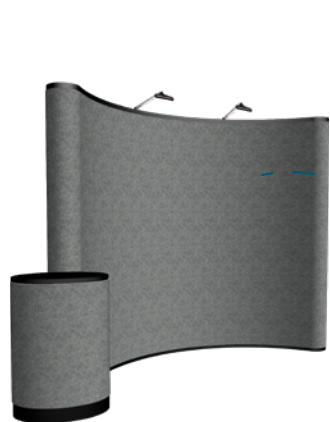

PANEL MATERIAL

Splash Pop-Ups

Face graphic panel

Block-Out Fabric

Block-out fabric is designed to prevent light from showing through the display. It is a good option for brightly lit areas.

Recycled Polyester Knit

Sustainable recycled polyester knit is made with fibers recycled from plastic bottles.

GeoMetrix Pop-Ups

Deluxe GeoMetrix 9-Quad Classic

Polyester Double Knit

Stretches both ways to create a taut fit on GeoMetrix frames, giving you countless options for setting up a creative display.

Traditional Pop-Ups

Full fabric panels

Hook-and-loop-receptive Fabric

High-quality polyester fiber.

Laminated center mural panels with fabric end panels

Mural Panel

Titan™ no-curl laminated media is rigid so it will not wrinkle or curl.